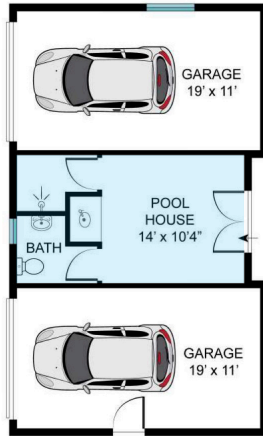

344 GREAT PLAINS ROAD
SOUTHAMPTON, NY

Nest Seekers
INTERNATIONAL

(NOT IN POSITION)

FIRST FLOOR - 2975 SF
POOL HOUSE - 185 SF
GARAGE - 418 SF