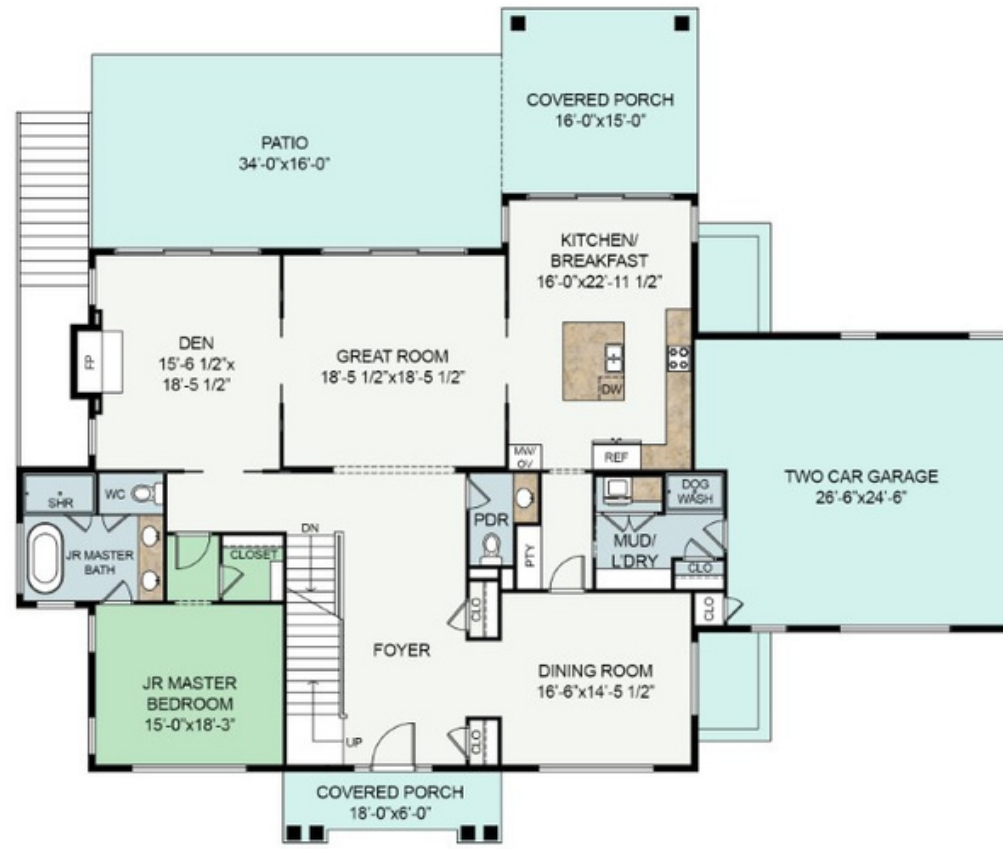

NestSeekers
INTERNATIONAL

BASEMENT PLAN

FIRST FLOOR PLAN

SECOND FLOOR PLAN

66 Shinnecock Hills

This floor plan including furniture, fixture measurements and dimensions are approximate and for illustrative purposes only. BoxBrownie.com gives no guarantee, warranty or representation as to the accuracy and layout. All enquiries must be directed to the agent, vendor or party representing this floor plan.