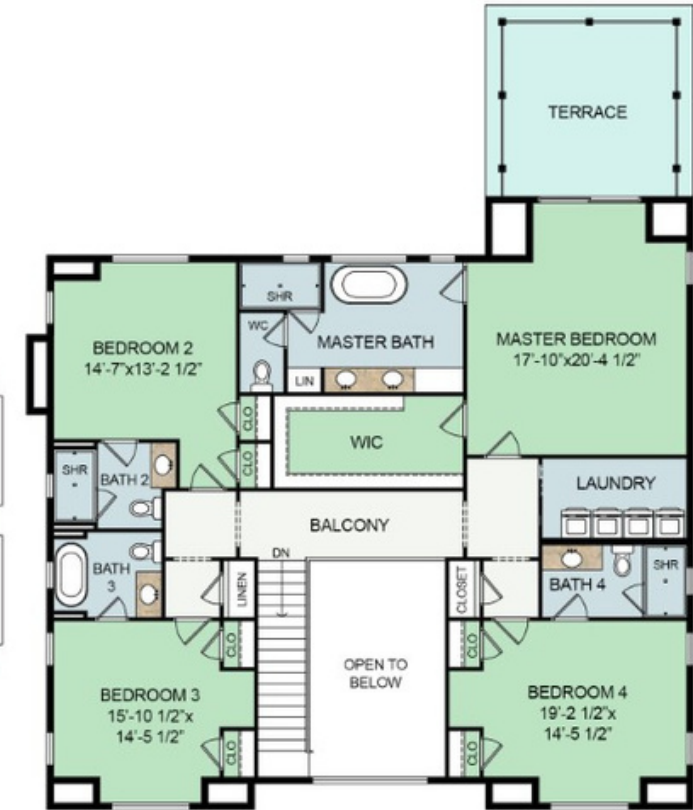

NestSeekers
INTERNATIONAL

BASEMENT PLAN

FIRST FLOOR PLAN

SECOND FLOOR PLAN

66 Shinnecock Hills

This floor plan including furniture, fixture measurements and dimensions are approximate and for illustrative purposes only. BoxBrownie.com gives no guarantee, warranty or representation as to the accuracy and layout. All enquiries must be directed to the agent, vendor or party representing this floor plan.