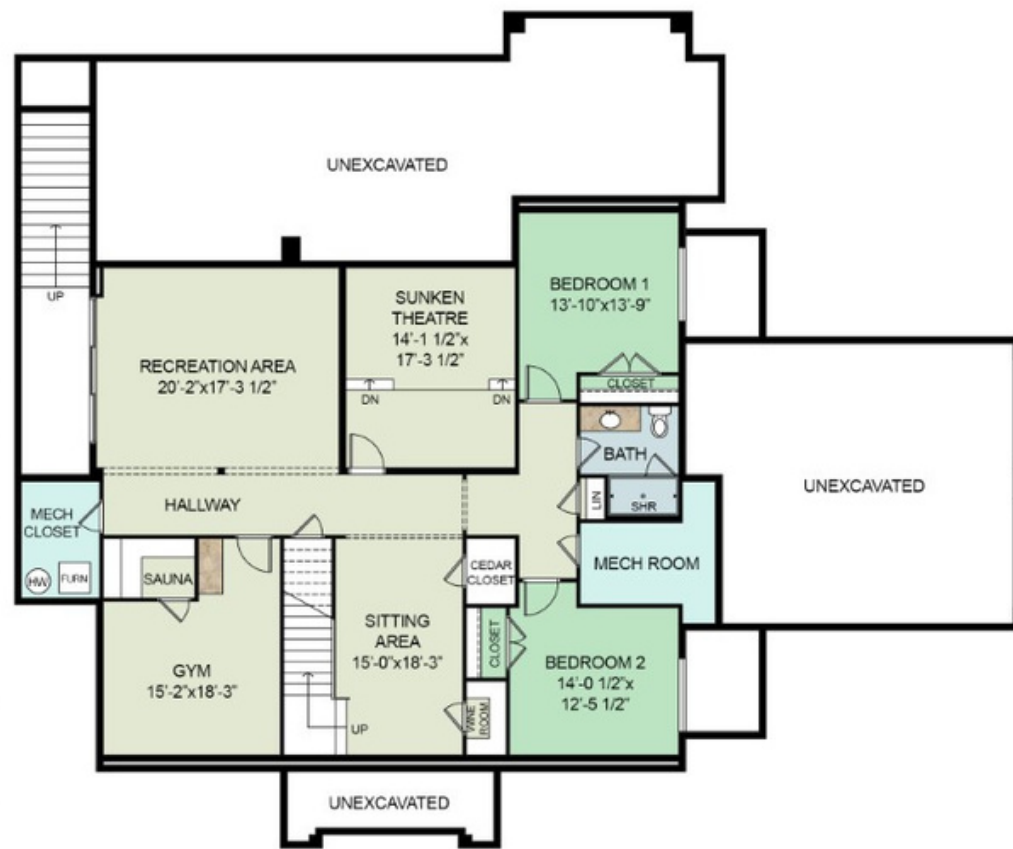

NestSeekers
INTERNATIONAL

BASEMENT PLAN

FIRST FLOOR PLAN

SECOND FLOOR PLAN

66 Shinnecock Hills

This floor plan including furniture, fixture measurements and dimensions are approximate and for illustrative purposes only. BoxBrownie.com gives no guarantee, warranty or representation as to the accuracy and layout. All enquiries must be directed to the agent, vendor or party representing this floor plan.