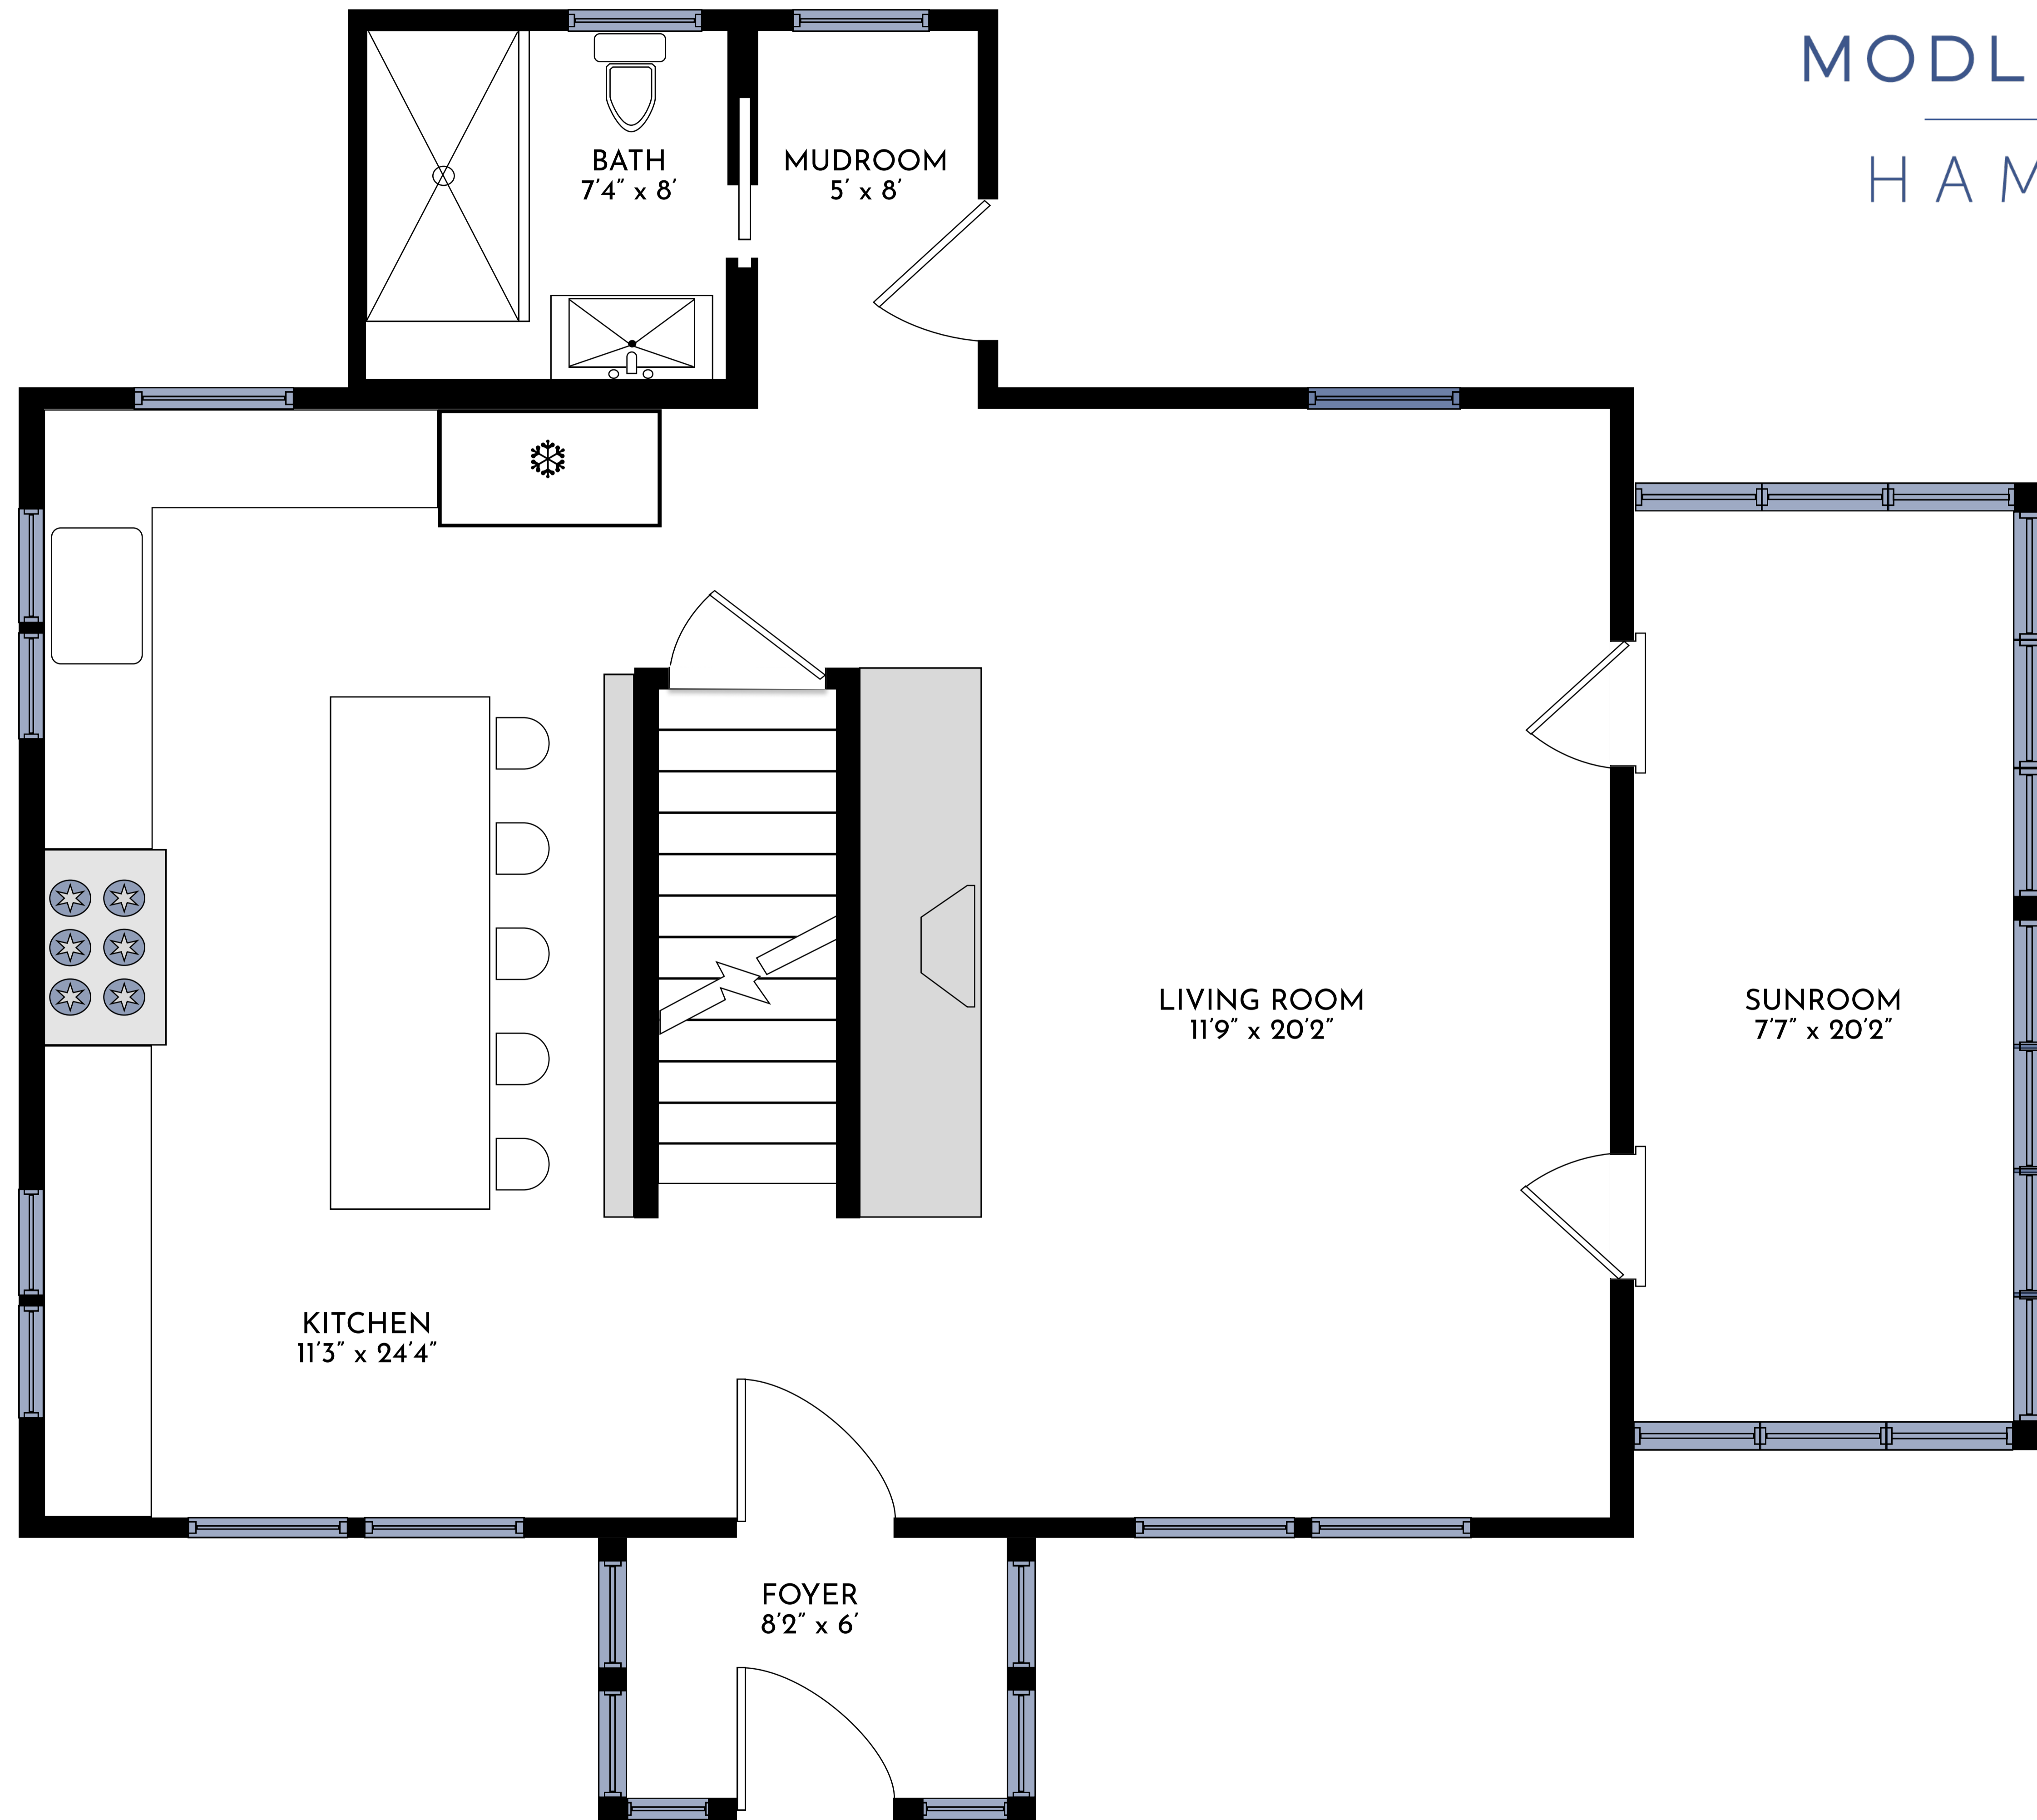

MODLIN GROUP
HAMPTONS

17 Lockwood Avenue,
Bridgehampton, New York
Total 1,788 sq.ft

First Floor

1,046 sq.ft

Second Floor

742 sq.ft