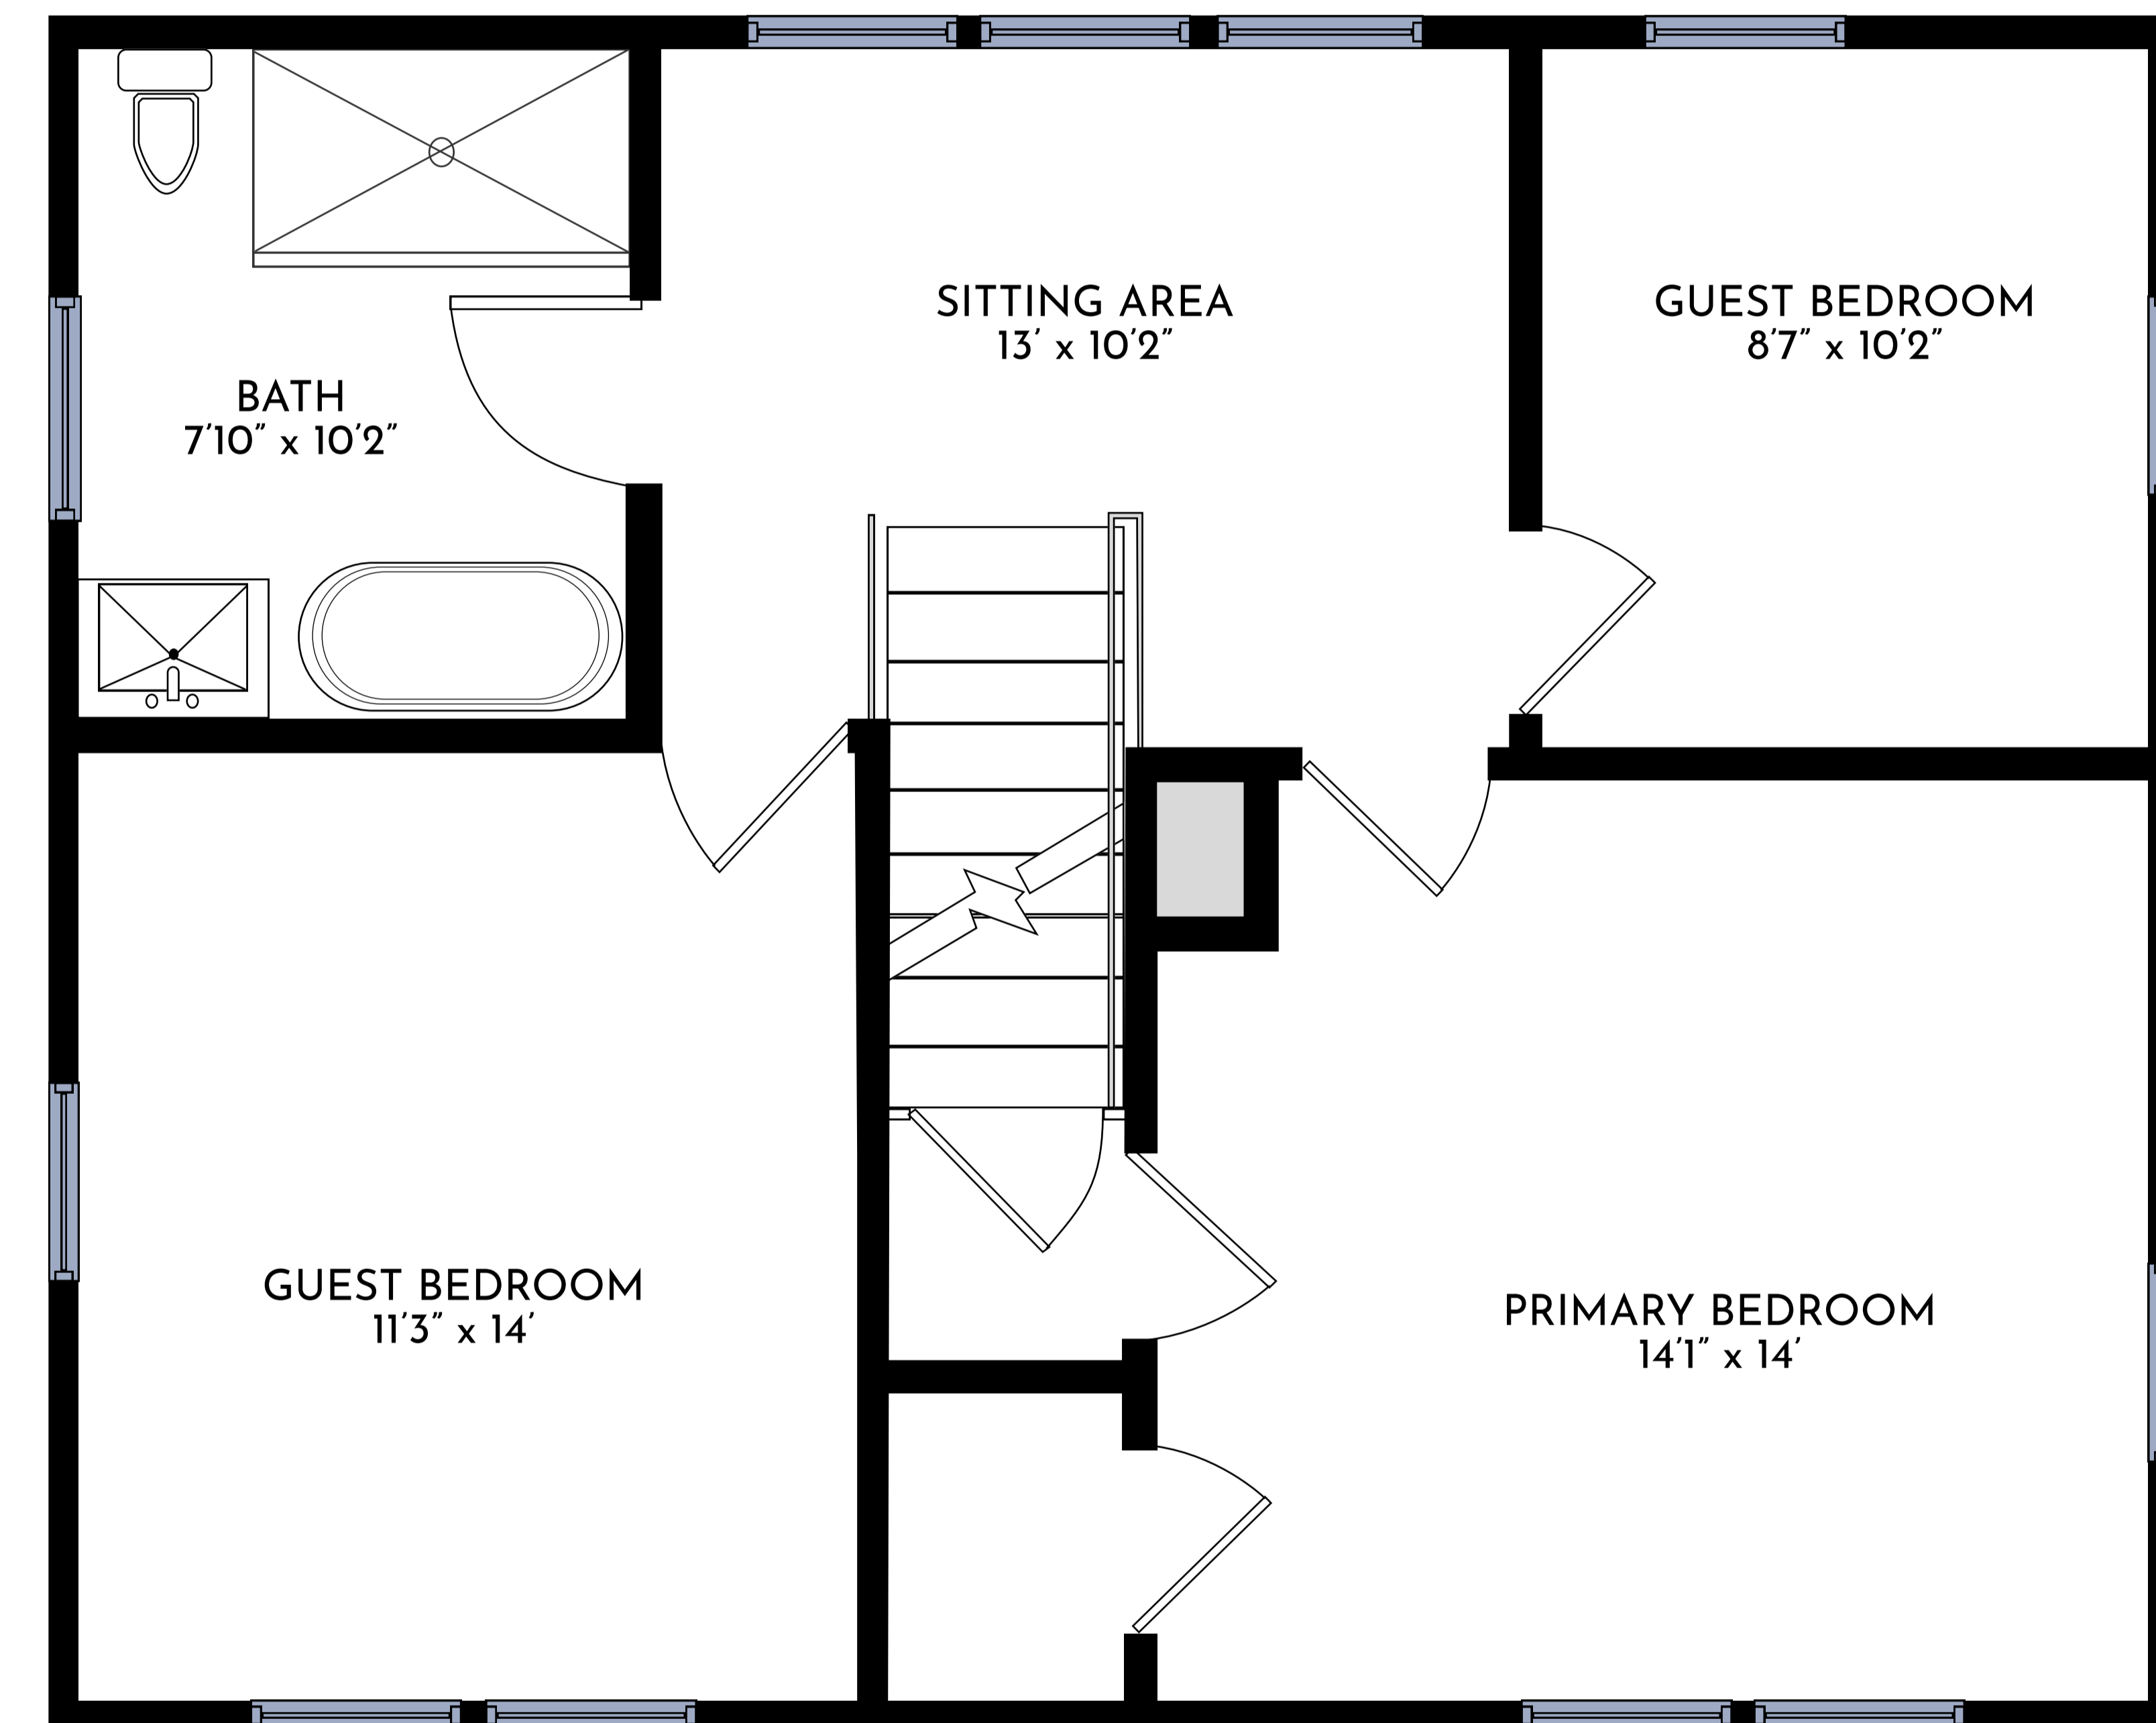

MODLIN GROUP
HAMPTONS

17 Lockwood Avenue,
Bridgehampton, New York
Total 1,788 sq.ft

First Floor

1,046 sq.ft

Second Floor

742 sq.ft